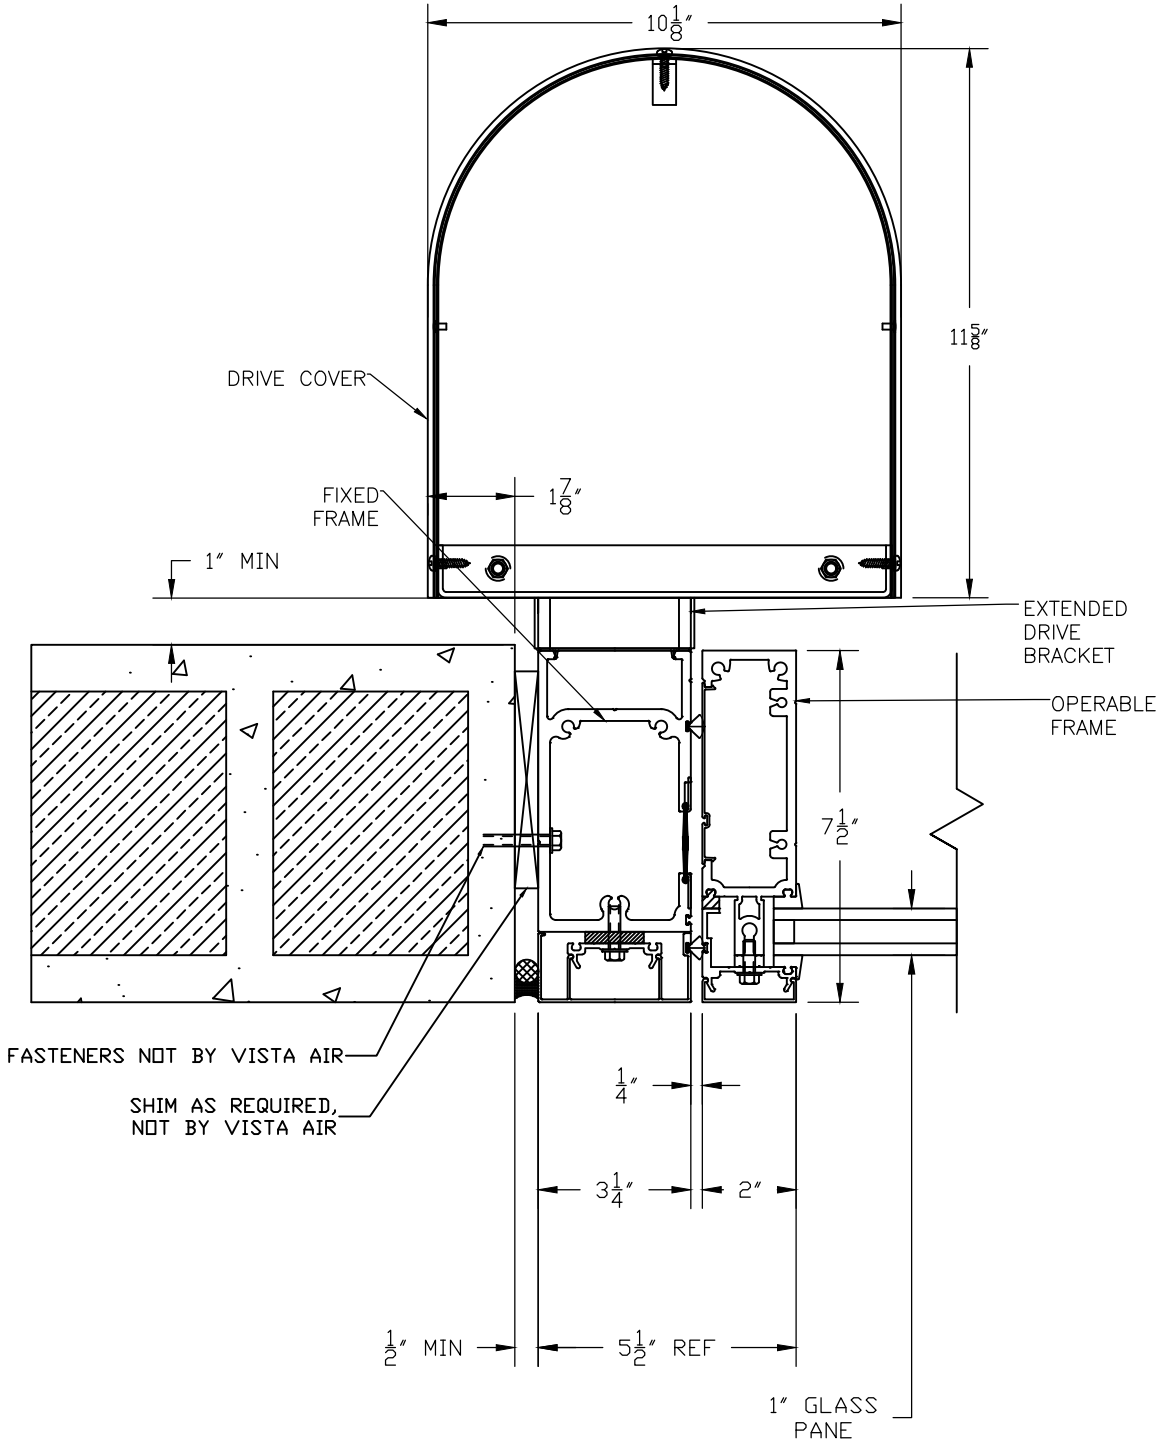

CMU
MOUNTING CONDITION
JAMB DETAIL

 <p>Vista Air Vertically Folding Walls</p>	49 MEEKER AVENUE CRANFORD, NEW JERSEY PHONE: 1-800-631-7379 FAX: 908-272-5844	PROJECT: VISTA AIR WALL TITLE: CMU SCALE: 1:4 DRW BY: R. GEIST	REVISION: DATE: 01-17-17 SHEET: DRW NO : RD-8000
--	--	---	---